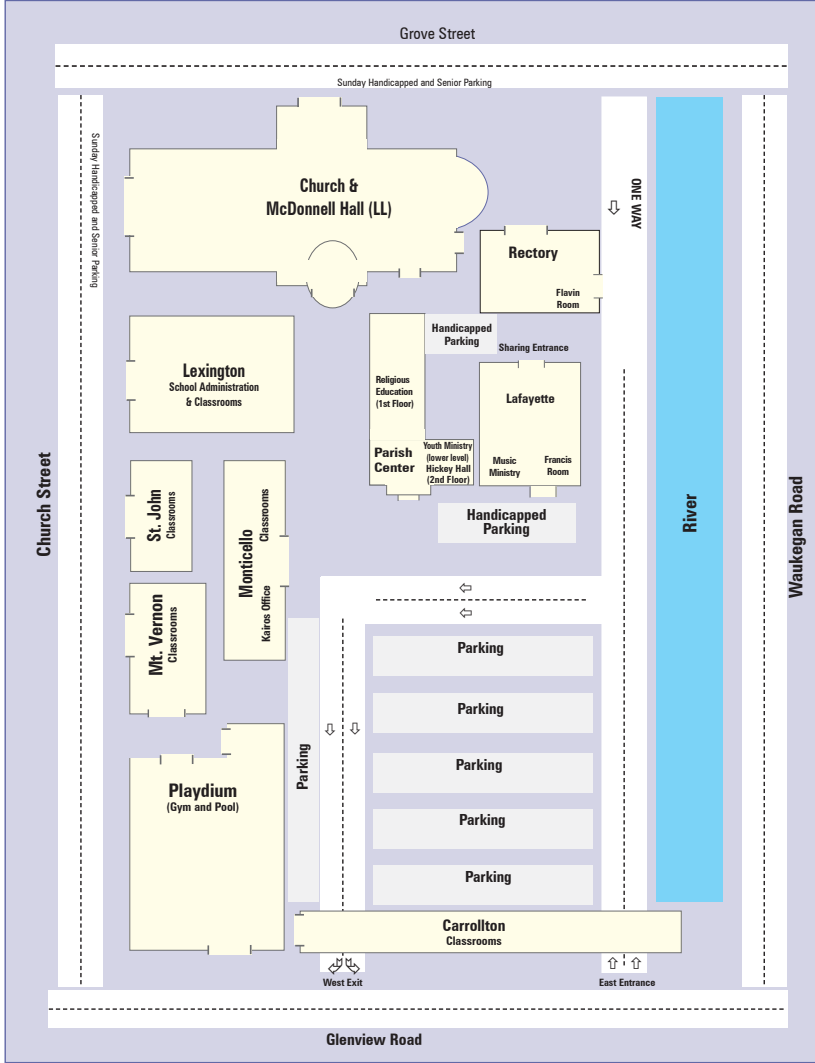

OLPH CAMPUS MAP

OUR LADY OF PERPETUAL HELP 1775 Grove St, Glenview, IL 60025 • 847.729.1525 • fax: 847.729.0623 • olphglenview.org

Revised 08/21/17 MC